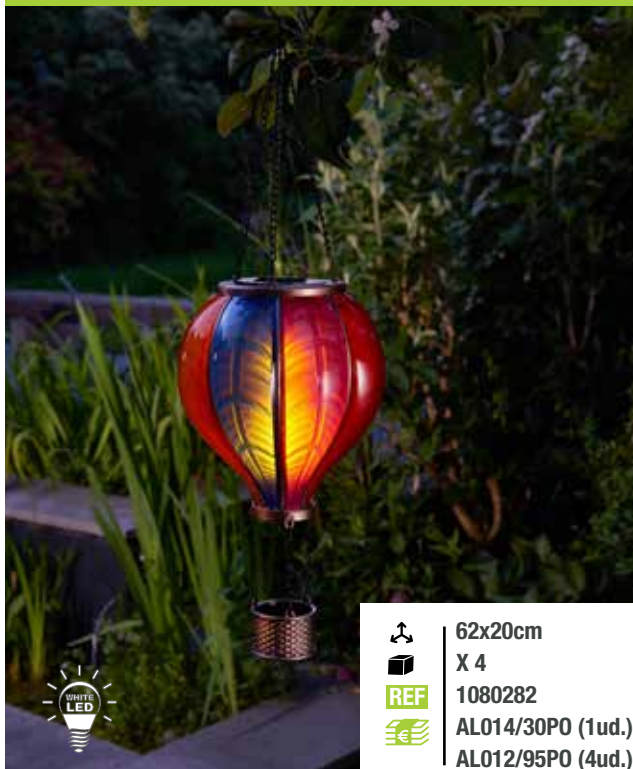

Globo Balloon Rainbow XL

62x20cm
X 4
REF 1080282
AL014/30PO (1ud.)
AL012/95PO (4ud.)