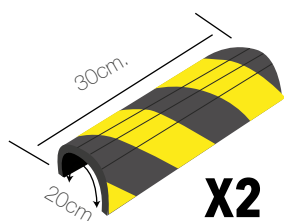

Ref. BI2124

X1: AL010/60PO

Kit de 2 protectores laterales 100X15X1cm.

X2